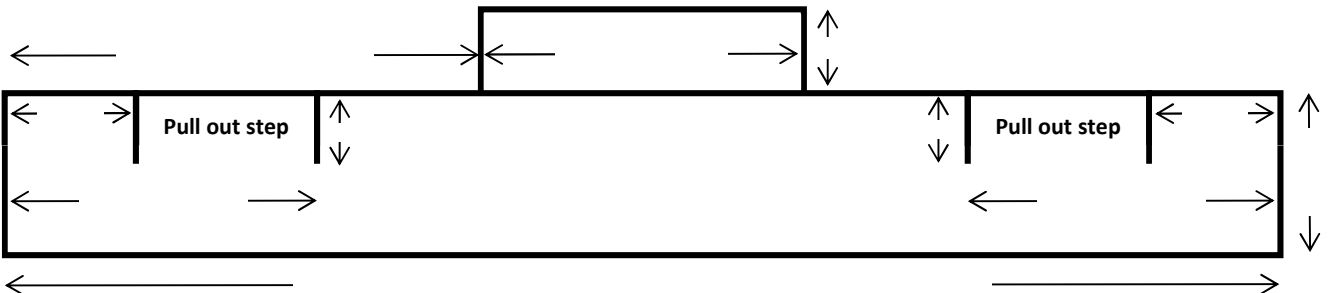

## AWNING WALL MEASURING CHART

DATE \_\_\_\_\_

CHASSIS or ORDER No \_\_\_\_\_

DEALER NAME \_\_\_\_\_

CUSTOMER NAME \_\_\_\_\_

WALL COLOUR \_\_\_\_\_

AWNING BRAND/MODEL \_\_\_\_\_

A: distance from awning track to ground \_\_\_\_\_mm

B: width from van to awning roller tube \_\_\_\_\_mm

C: height from awning groove to ground \_\_\_\_\_mm

D: length of awning cloth along awning roller tube \_\_\_\_\_mm

F: height from awning rope track to top of pop-top body \_\_\_\_\_mm

G: distance from pop-top vinyl to edge of van body \_\_\_\_\_mm

- Drop step
- Pull out step
- Drop step & pull out step

extras