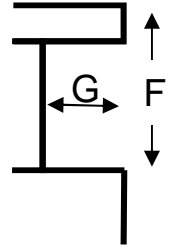

## AWNING WALL MEASURING CHART

DATE \_\_\_\_\_

CHASSIS or ORDER No \_\_\_\_\_

DEALER NAME \_\_\_\_\_

CUSTOMER NAME \_\_\_\_\_

WALL COLOUR \_\_\_\_\_

AWNING BRAND/MODEL \_\_\_\_\_

A: distance from awning track to ground \_\_\_\_\_mm

B: width from van to awning roller tube \_\_\_\_\_mm

C: height from awning groove to ground \_\_\_\_\_mm

D: length of awning cloth along awning roller tube \_\_\_\_\_mm

F: height from awning rope track to top of pop-top body \_\_\_\_\_mm

G: distance from pop-top vinyl to edge of van body \_\_\_\_\_mm

- Drop step
- Pull out step
- Drop step & pull out step

extras