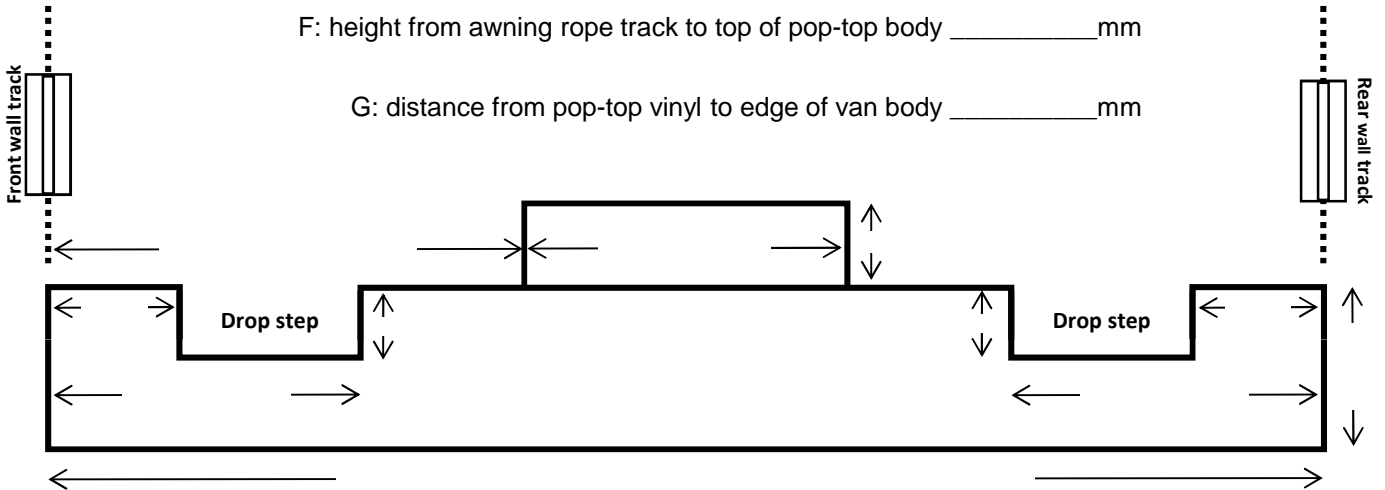

## AWNING WALL MEASURING CHART

DATE \_\_\_\_\_

CHASSIS or ORDER No \_\_\_\_\_

DEALER NAME \_\_\_\_\_

CUSTOMER NAME \_\_\_\_\_

WALL COLOUR \_\_\_\_\_

AWNING BRAND/MODEL \_\_\_\_\_

A: distance from awning track to ground \_\_\_\_\_mm

B: width from van to awning roller tube \_\_\_\_\_mm

C: height from awning groove to ground \_\_\_\_\_mm

D: length of awning cloth along awning roller tube \_\_\_\_\_mm

F: height from awning rope track to top of pop-top body \_\_\_\_\_mm

G: distance from pop-top vinyl to edge of van body \_\_\_\_\_mm

- Drop step
- Pull out step
- Drop step & pull out step

extras