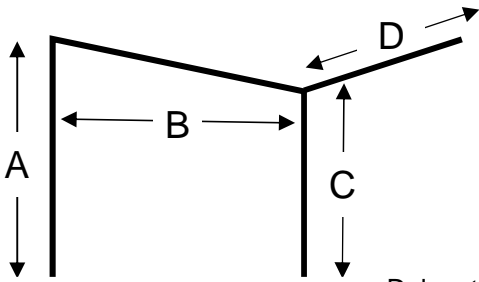

## AWNING WALL MEASURING CHART

DATE \_\_\_\_\_

CHASSIS or ORDER No \_\_\_\_\_

DEALER NAME \_\_\_\_\_

CUSTOMER NAME \_\_\_\_\_

WALL COLOUR \_\_\_\_\_

AWNING BRAND/MODEL \_\_\_\_\_

A: distance from awning track to ground \_\_\_\_\_mm

B: width from van to awning roller tube \_\_\_\_\_mm

C: height from awning groove to ground \_\_\_\_\_mm

D: length of awning cloth along awning roller tube \_\_\_\_\_mm

F: height from awning rope track to top of pop-top body \_\_\_\_\_mm

G: distance from pop-top vinyl to edge of van body \_\_\_\_\_mm

- Drop step
- Pull out step
- Drop step & pull out step

extras